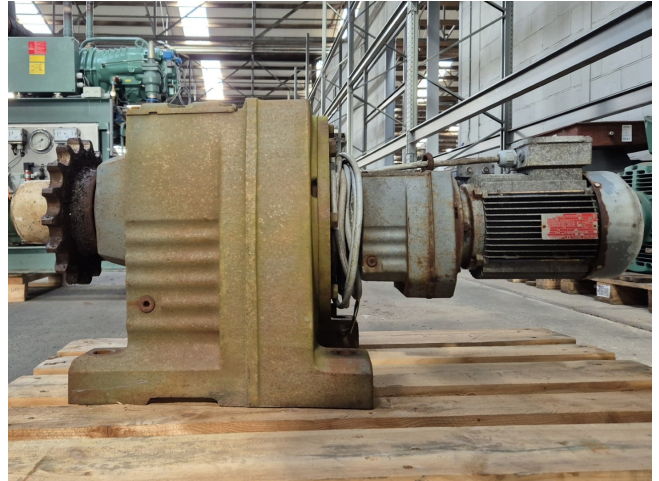

Vector R137R77 A Gear box

Specifications

| | |
|-------|------------------------|
| Марка | Vector |
| тип | R137R77 A Gear box |
| Спец. | 2,5 kW - 1400/1700 RPM |
| Stock | 1 |

Description

Used Vector R137R77 A Gear box

Used Vector / Sew R137R77 A Gear box driven by a Vector DFT100LS4 electric motor: 50/60 Hz - 2,5 kW - 1400/1700 RPM. Dimensions: 1200x420x500 mm (LxWxH).